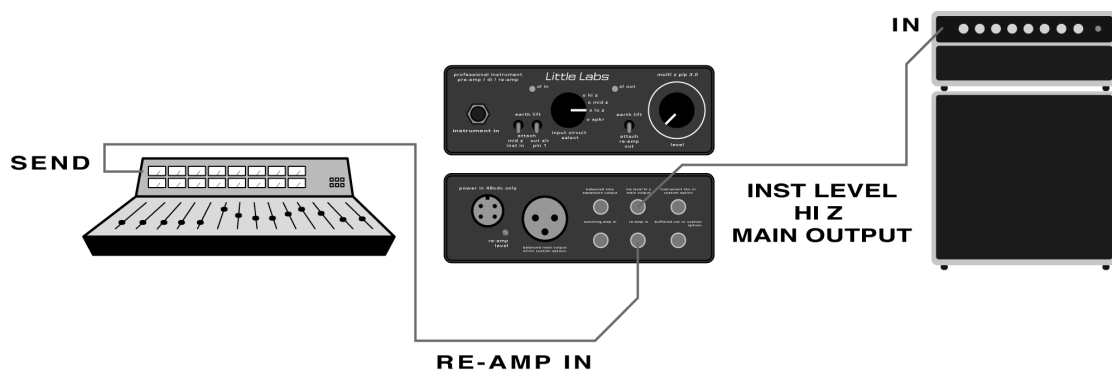

VINTAGE EFFECTS INTERFACING

PRO AUDIO AND INSTRUMENT INTERFACING

RE-AMPING

INSTRUMENT SUMMING